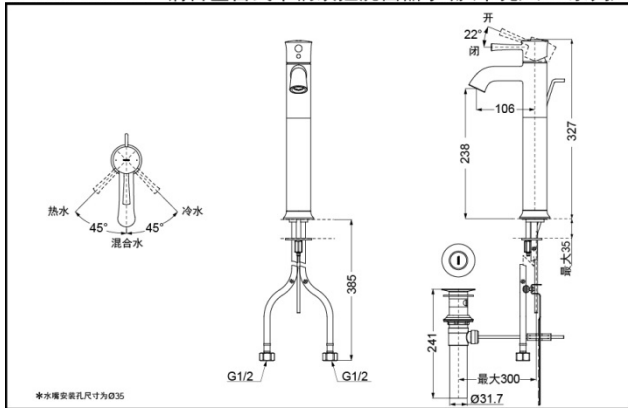

Others

Series : LN

TLS02305B 铜合金台式单柄双控洗面器水嘴(单孔)(LN系列)

*TOTO公司保留对其产品规格和尺寸更改的权利。届时，恕不另行通知。

TLS02306B 铜合金台式单柄双控洗面器水嘴(单孔)(LN系列)